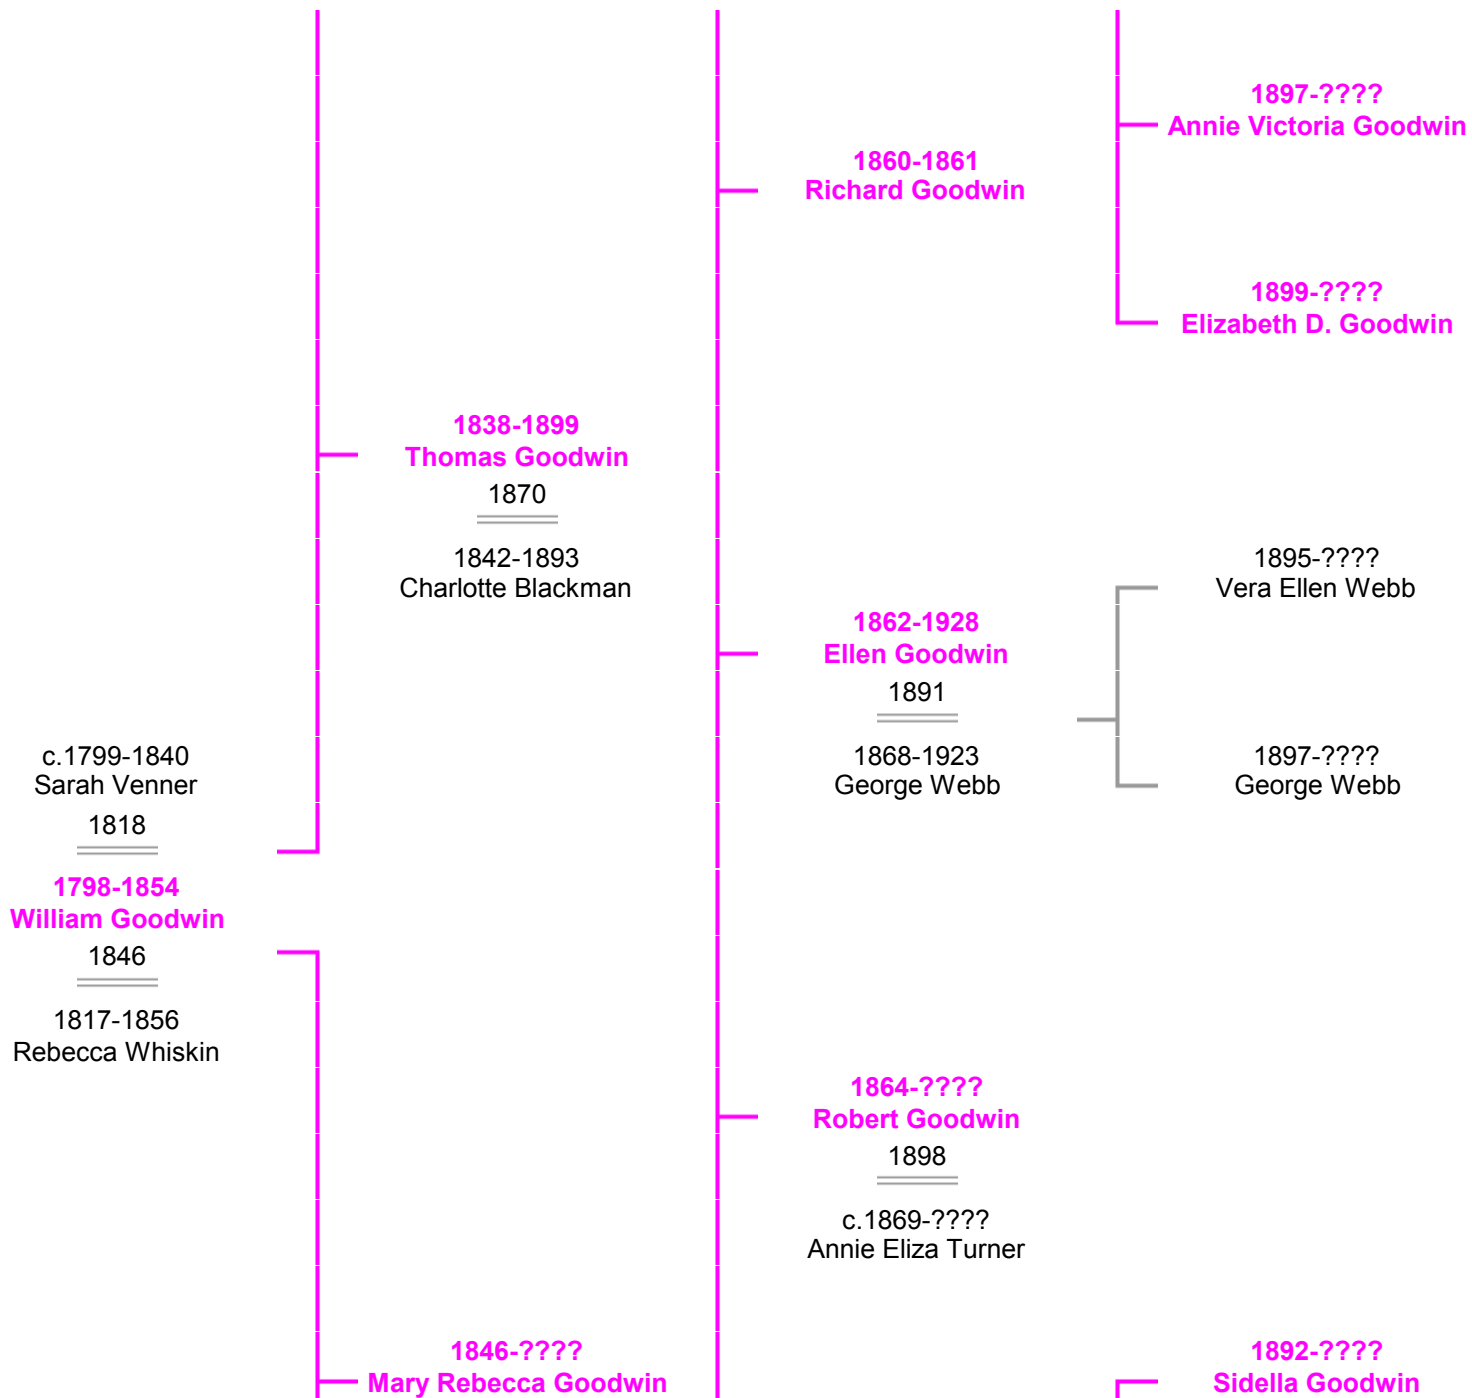

Goodwin of Northfleet, Kent

Notes

- Entries after 1900 have been hidden for data privacy reasons.
- It is only possible to print trees in the portrait style (either as an html page or as a PDF document).
- This web-page has been generated by program from my Microsoft Access 2000 family history database.
- Last update: 29/10/2007.