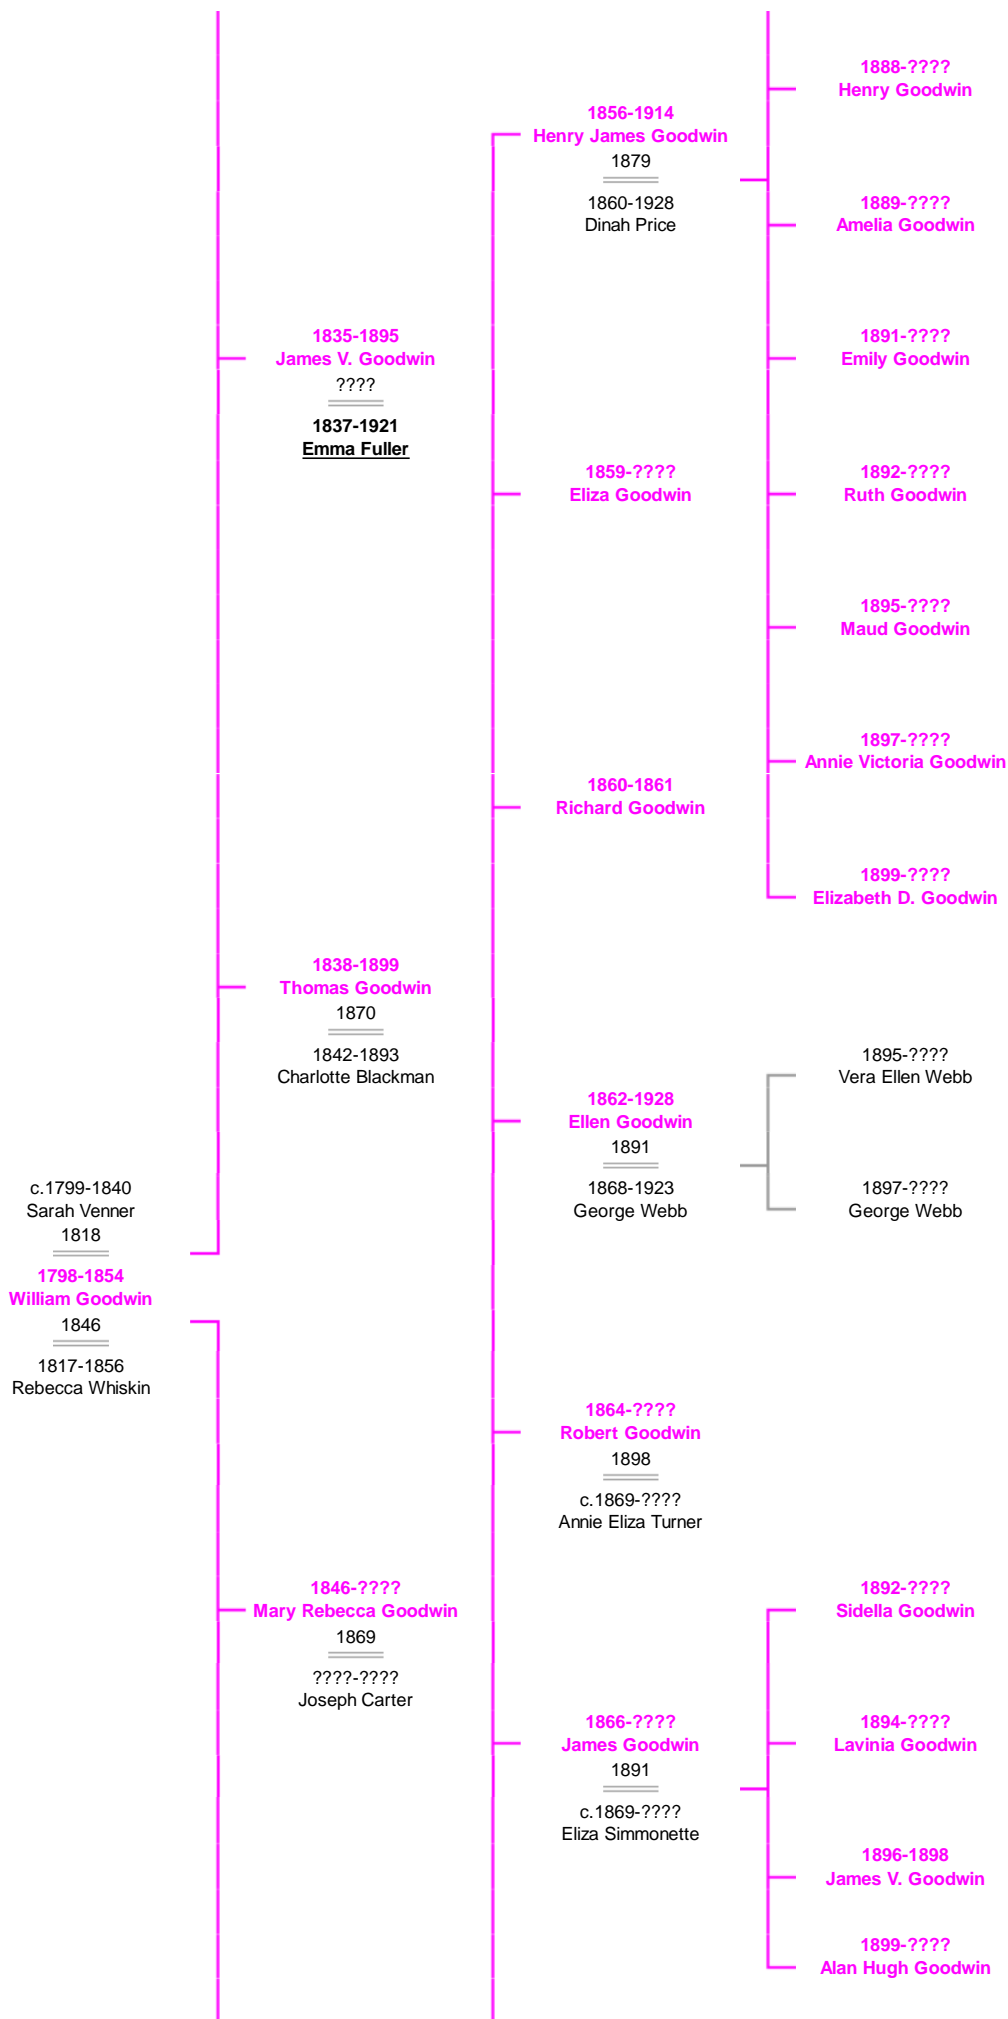

# Goodwin of Northfleet, Kent

## Notes

- Entries after 1910 have been hidden for data privacy reasons.
- If a person's name is underlined and in a different colour, the link will take you to another family tree which contains the same person.
- If a person's name is underlined and in the same colour, the link will take you to another part of this family tree because the person appears more than once. This can happen, for example, if a person marries more than twice.
- If the dates for the person's life are underlined, the link will take you to the relevant *Details of family members in Html format* page.

- It is only possible to print trees in the portrait style (either as an html page or as a PDF document).
- This web-page has been generated by program from my Microsoft Access 2000 family history database.
- Last update: 09/10/2015.